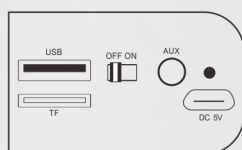

BT Connectivity

TECHNICAL SPECIFICATIONS

- Bluetooth: V4.2 + EDR
- Range: Up to 10m
- Input: DC 5V=1A
- Tweeter: 1.4"
- Subwoofer: 4"
- Output: 25W RMS (Max.)
- Battery: 3600mAh rechargeable
- Charging time: Up to 6 hours
- Playing time: Up to 8 hours
- Frequency response: 100Hz - 20kHz
- Dimensions: 327.4 x 130.4 x 142 mm (L x W x H)
- Weight: 1.45kg (approx.)

FEATURES

- Rugged and portable outdoor speaker
- Powerful and clear sound with deep bass
- Bluetooth-enabled with a rechargeable battery
- AUX-in, USB, Micro SD card and FM radio support