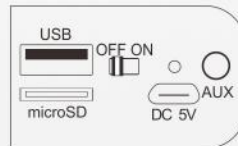

BT Connectivity

TECHNICAL SPECIFICATIONS

- Bluetooth: V4.2 + EDR
- Range: Up to 10m
- Input: DC 5V=1A
- Tweeter: 1.4"
- Subwoofer: 3"
- Output: 25W RMS (Max.)
- Battery: 3000mAh rechargeable
- Charging time: Up to 5 hours
- Playing time: Up to 6 hours
- Frequency response: 100Hz-20kHz
- Dimensions: 301 x 113.3 x 120.4 mm (L x W x H)
- Weight: 1.18kg (approx.)