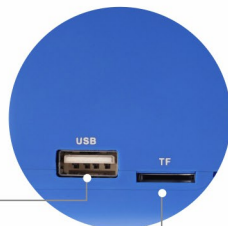

BT CONNECTIVITY

Wireless

Handsfree call

TF card

USB

FM

USB port

TF card slot

USB charging port

Play / pause / next / previous

Power-on / off button

Anti-slip base

TECHNICAL SPECIFICATIONS

- Bluetooth: V4.2
- Connectivity: Up to 10m
- Output Power: 3W RMS, 4Ω
- Battery: 400mAh Rechargeable
- Charging time: Up to 1 hour
- Charging voltage: DC 5V / 1A
- Play time: Up to 1.5hours
- Size: 74 x 74 x 70mm (L x W x H)
- Weight: 850g (approx.)