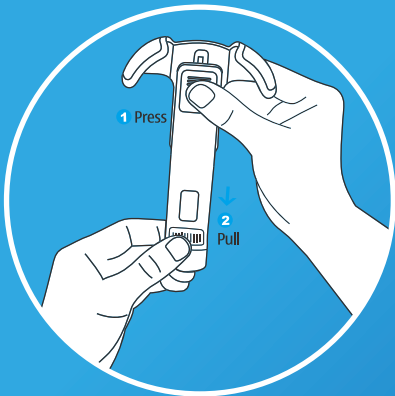

Rotatable

Adapts to
screen size

For bicycles

Fits mobile devices from 4" to 6.3"

360° rotatable design with adjustable angle

Rubber grip for a secure hold

Ergonomic on-bike mobile solution