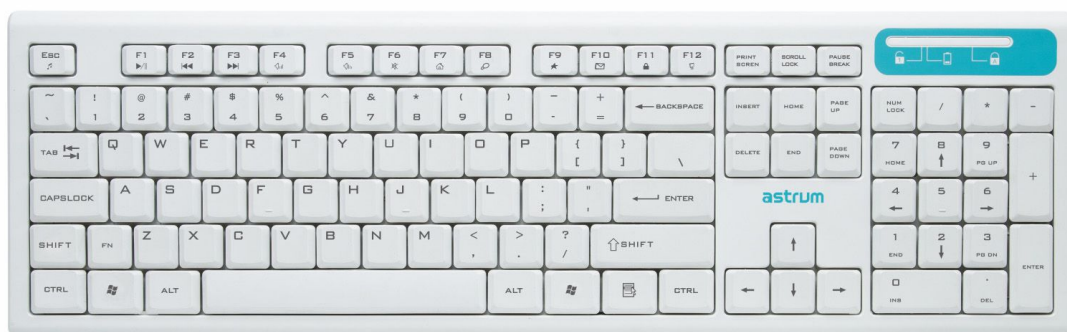

## WIRELESS COMBO

KW250

### TECHNICAL SPECIFICATIONS

- ★ Receiver: USB 1.1
- ★ Frequency channel: 66
- ★ Working range: 360° up to 10 meters
- ★ Mouse sensitivity: 1000 dpi
- ★ Keyboard dimension: 445 x 135 x 23mm (L x W x H)
- ★ Mouse dimension: 100.7 x 61.8 x 38.6mm (L x W x H)
- ★ Product weight: 480g (Approx)

### FEATURES

- ★ Classic style keyboard
- ★ Auto power saving for long lasting batteries
- ★ Compatible with Win XP / Win 7 / Win 8 / Win 10
- ★ Nano wireless receiver with up to 10meters range
- ★ 13 multimedia keys for easy working and entertainment