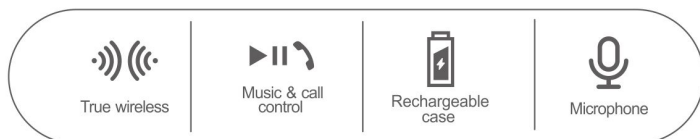

### EXERCISE WITH **MUSIC** AND **CALLS**

### TECHNICAL SPECIFICATIONS

- Standby time: Up to 70 hours
- Operating time: Up to 2.5 hours
- Charging time: Up to 1.5 hours
- Case battery: 400mAh
- Connectivity: Up to 10 meters (Class II)
- Profiles: HSP, HFP, A2DP and AVRCP
- Dimensions: 69 x 40 x 28mm (L x W x H)
- Weight: 20g (approx.)

### FEATURES

- Built-in microphone for phone calls on the go
- Total wireless freedom for mobility during music and calls
- Portable charging dock, easily rechargeable via micro USB port